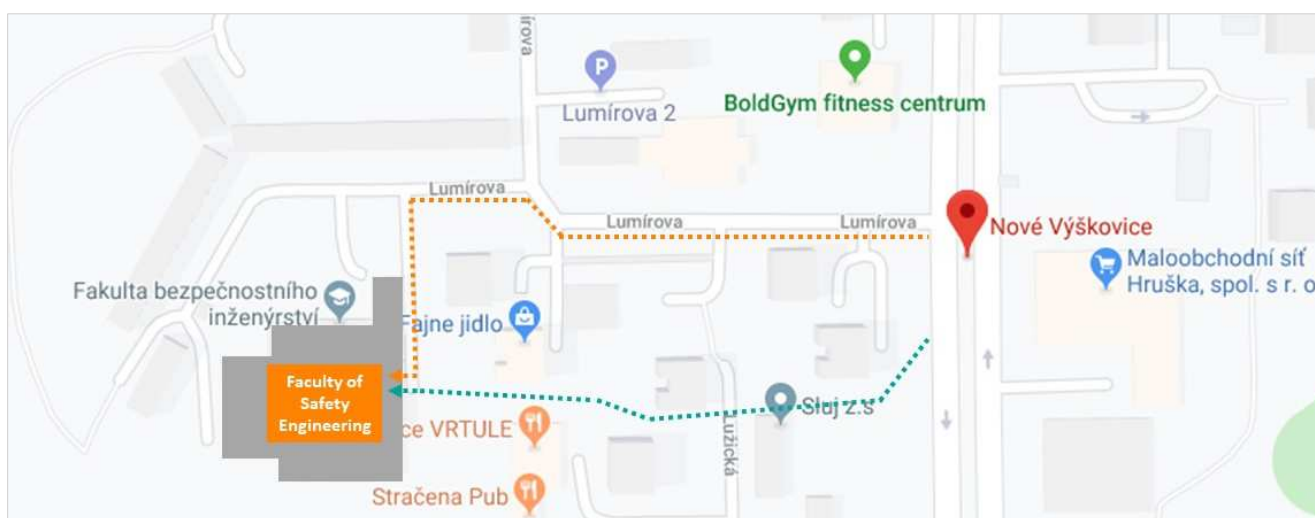

### 4. HOW TO GET TO THE FACULTY OF SAFETY ENGINEERING

Please, do not forget that our faculty is not at campus of VSB – TUO! You can use a tram number 7 from campus to FSE (tram direction: Výškovice, the tram stop is called “Nové Výškovice” – red symbol in the map below).